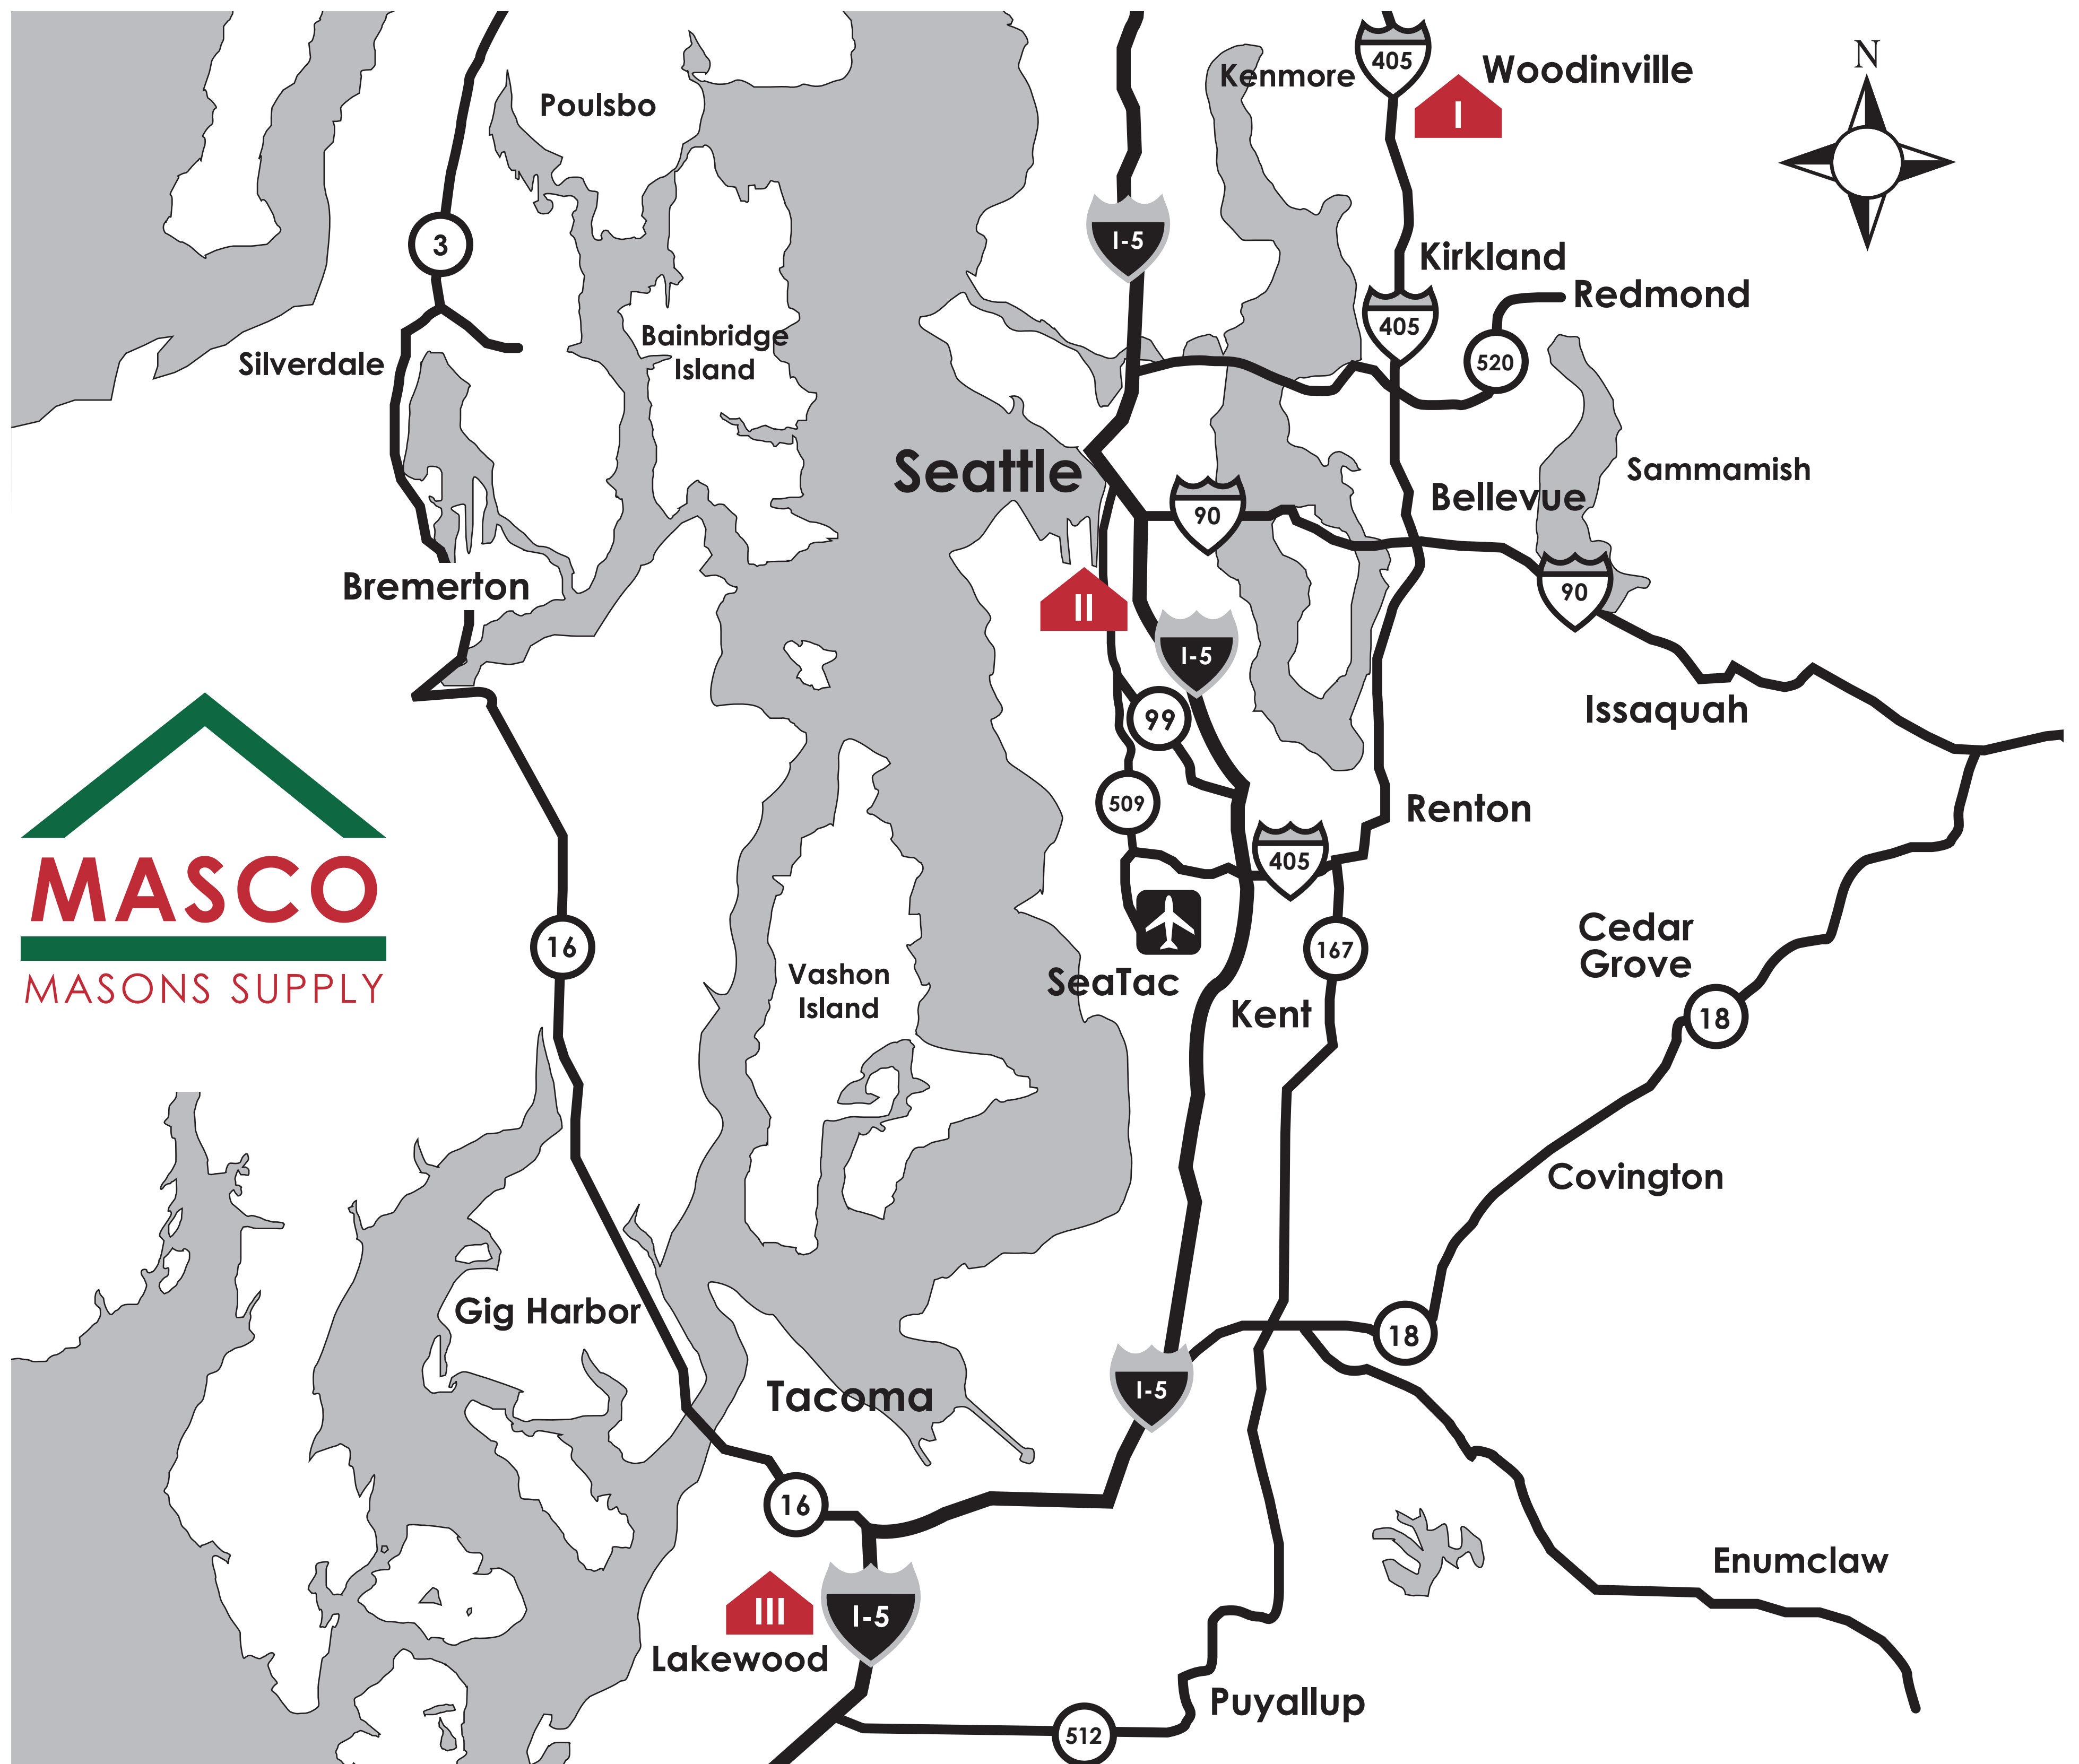

# Four Locations Throughout The Puget Sound Area

For all your concrete and masonry supplies

## LOCALLY OWNED AND OPERATED FOR OVER 90 YEARS