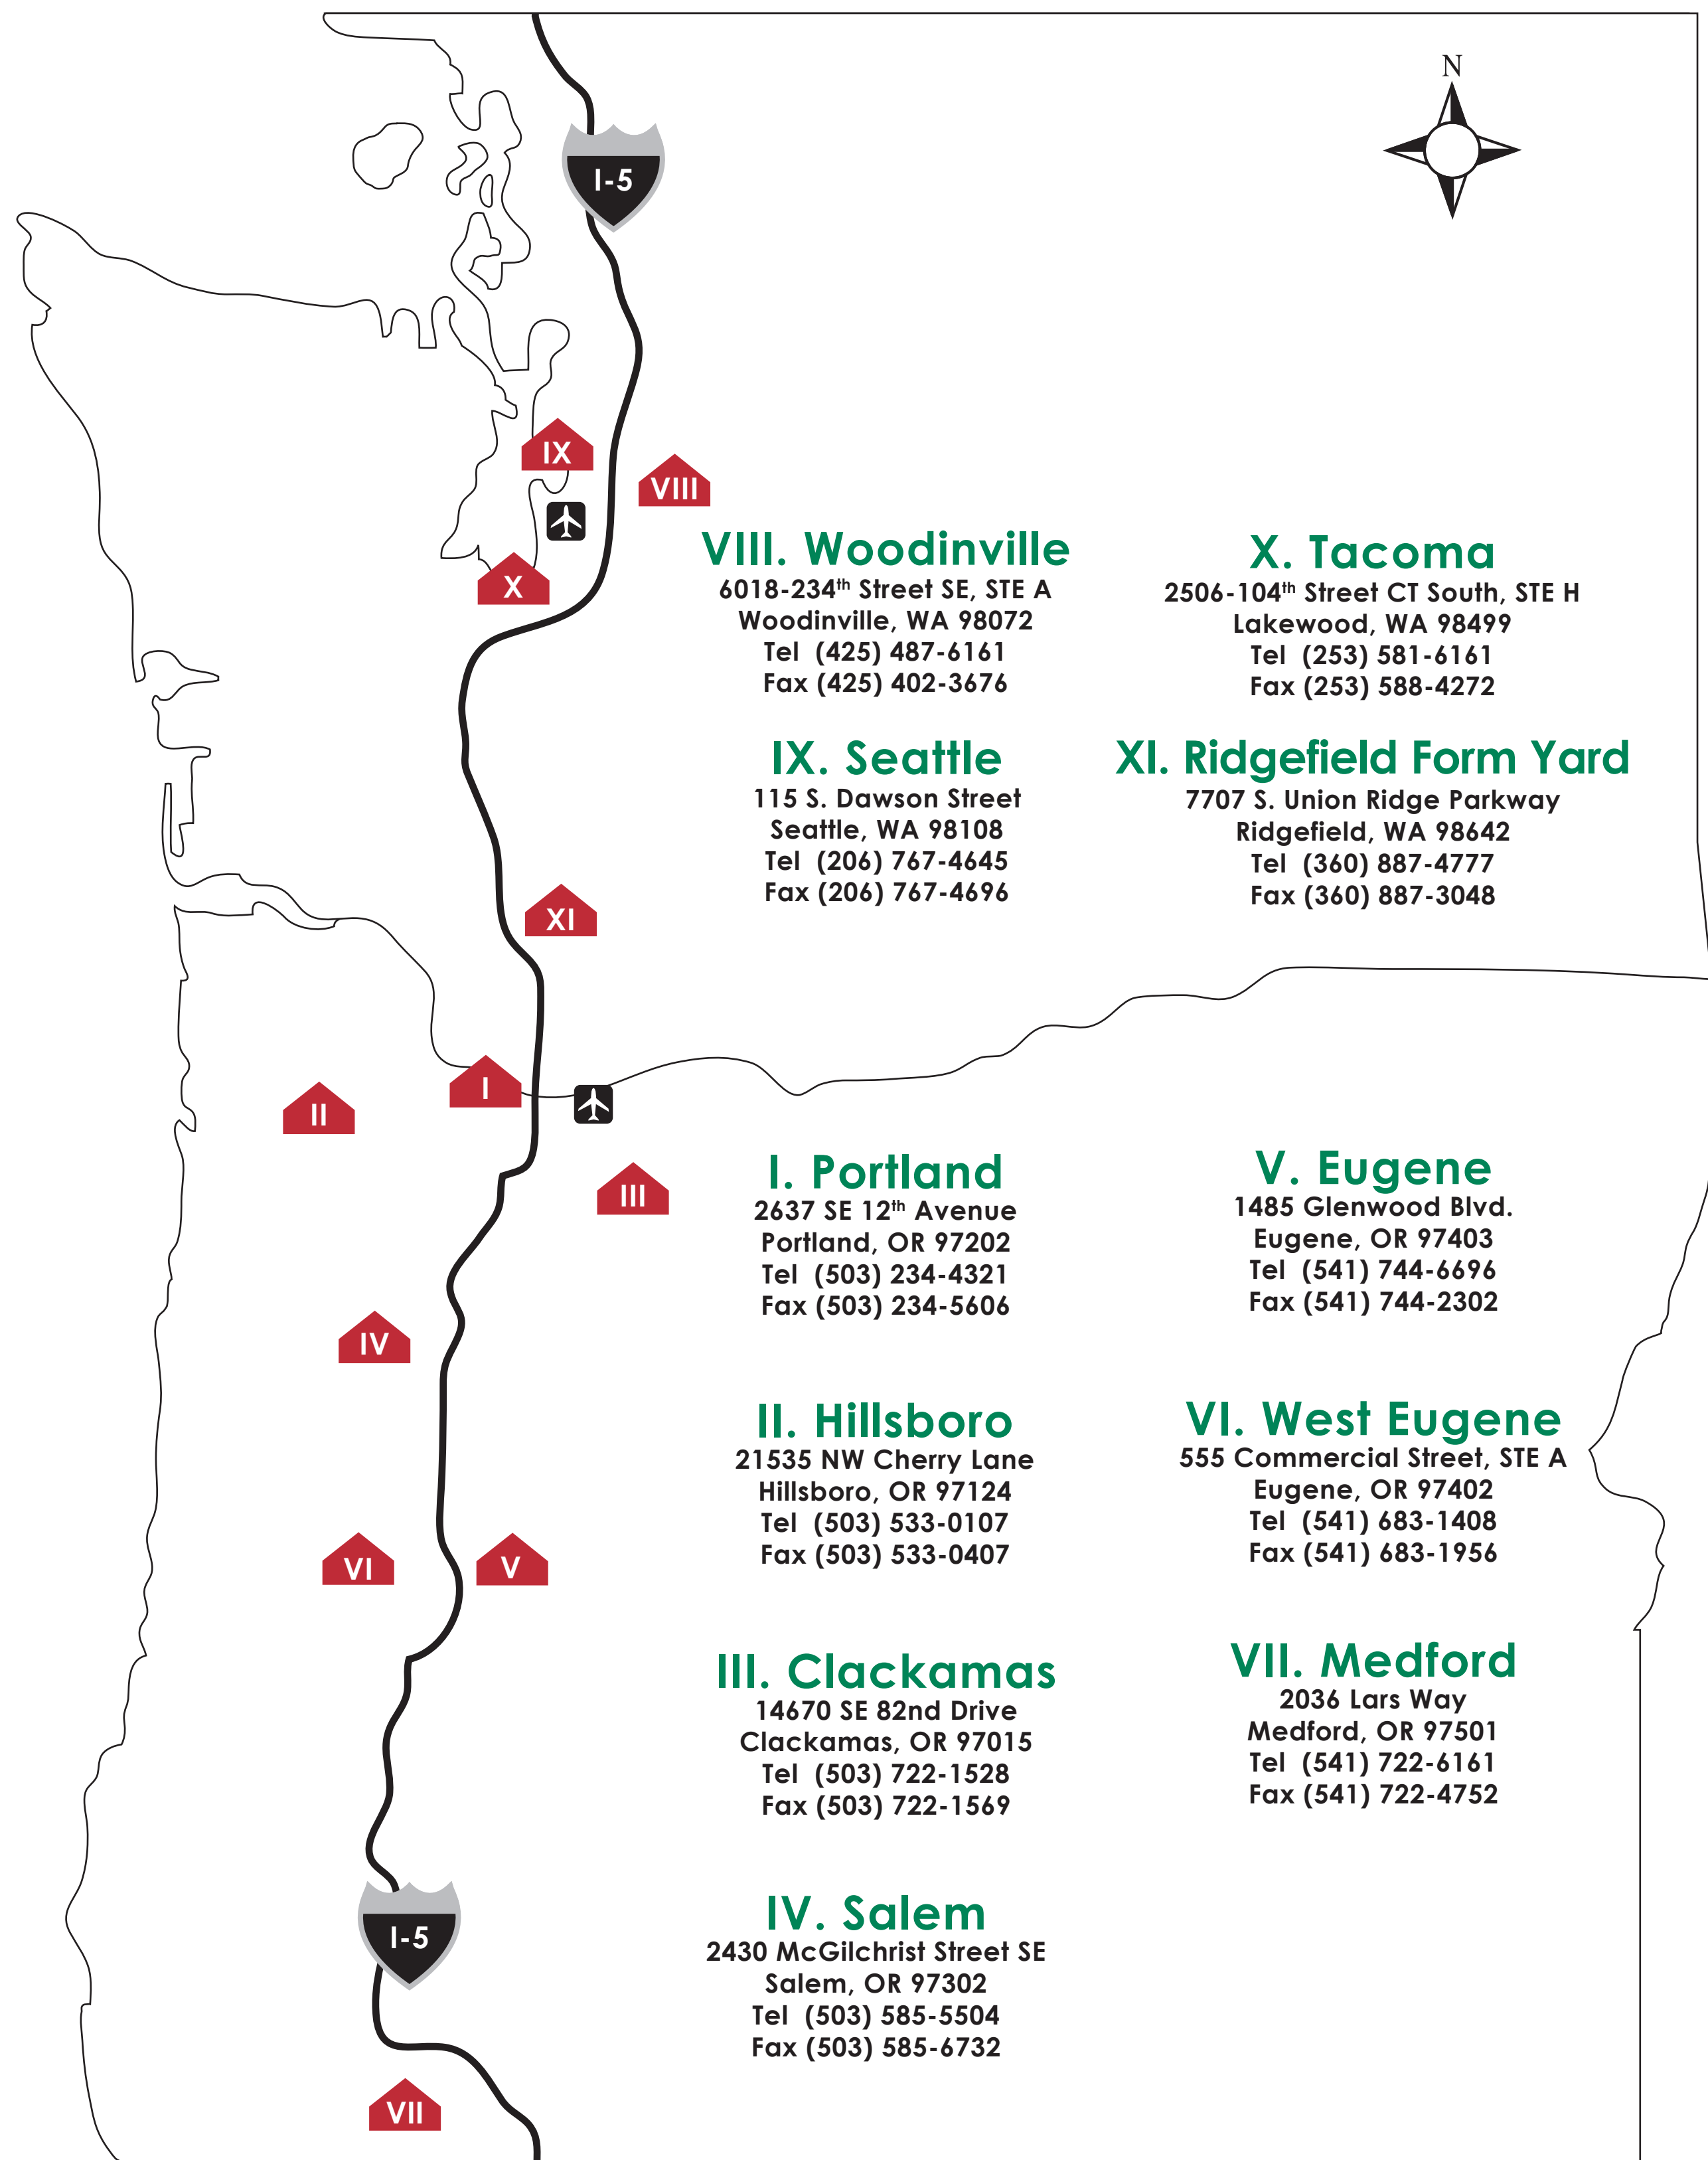

13 Convenient Locations in Oregon & Washington

For all your concrete and masonry supplies

LOCALLY OWNED AND OPERATED FOR OVER 90 YEARS

Oregon (800) 537-3407

Washington (800) 537-6216

Visit us online at www.masco.net