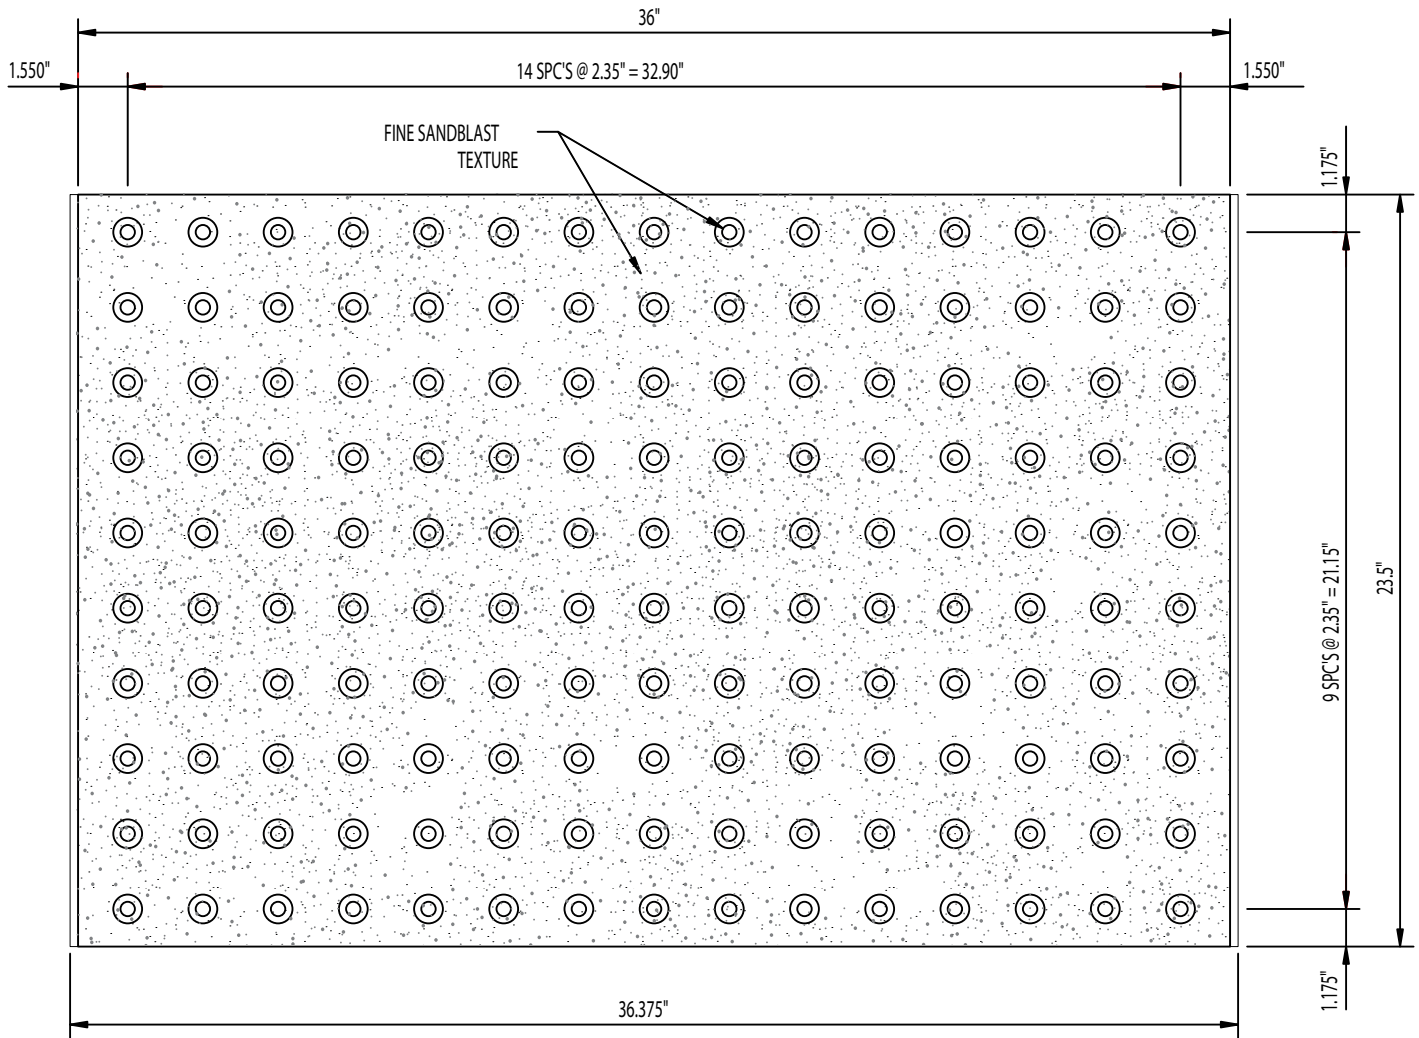

MASCO CASTinTACT® 3 | CAST IN PLACE DETECTABLE WARNING PANEL 3' x 2'

PART# MA CT32

For more information please visit:

All dimensions in inches

CASTinTACT.com