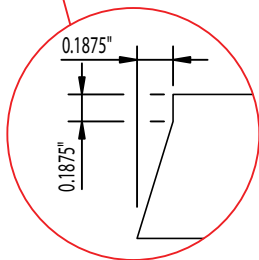

MASCO CASTinTACT® 3 | CAST IN PLACE DETECTABLE WARNING PANEL 3' x 2'

PART# MA CT32

For more information please visit:

All dimensions in inches

CASTinTACT.com