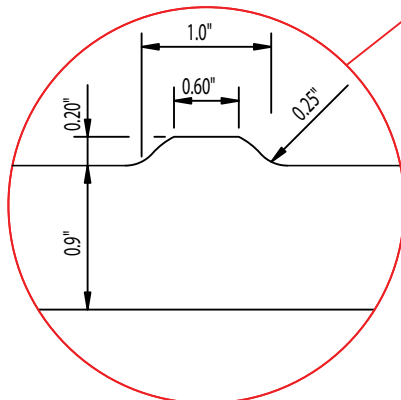

MASCO CASTinTACT® 3 | CAST IN PLACE DETECTABLE WARNING PANEL 3' x 2'

PART# MA CT32

For more information please visit:

All dimensions in inches

CASTinTACT.com