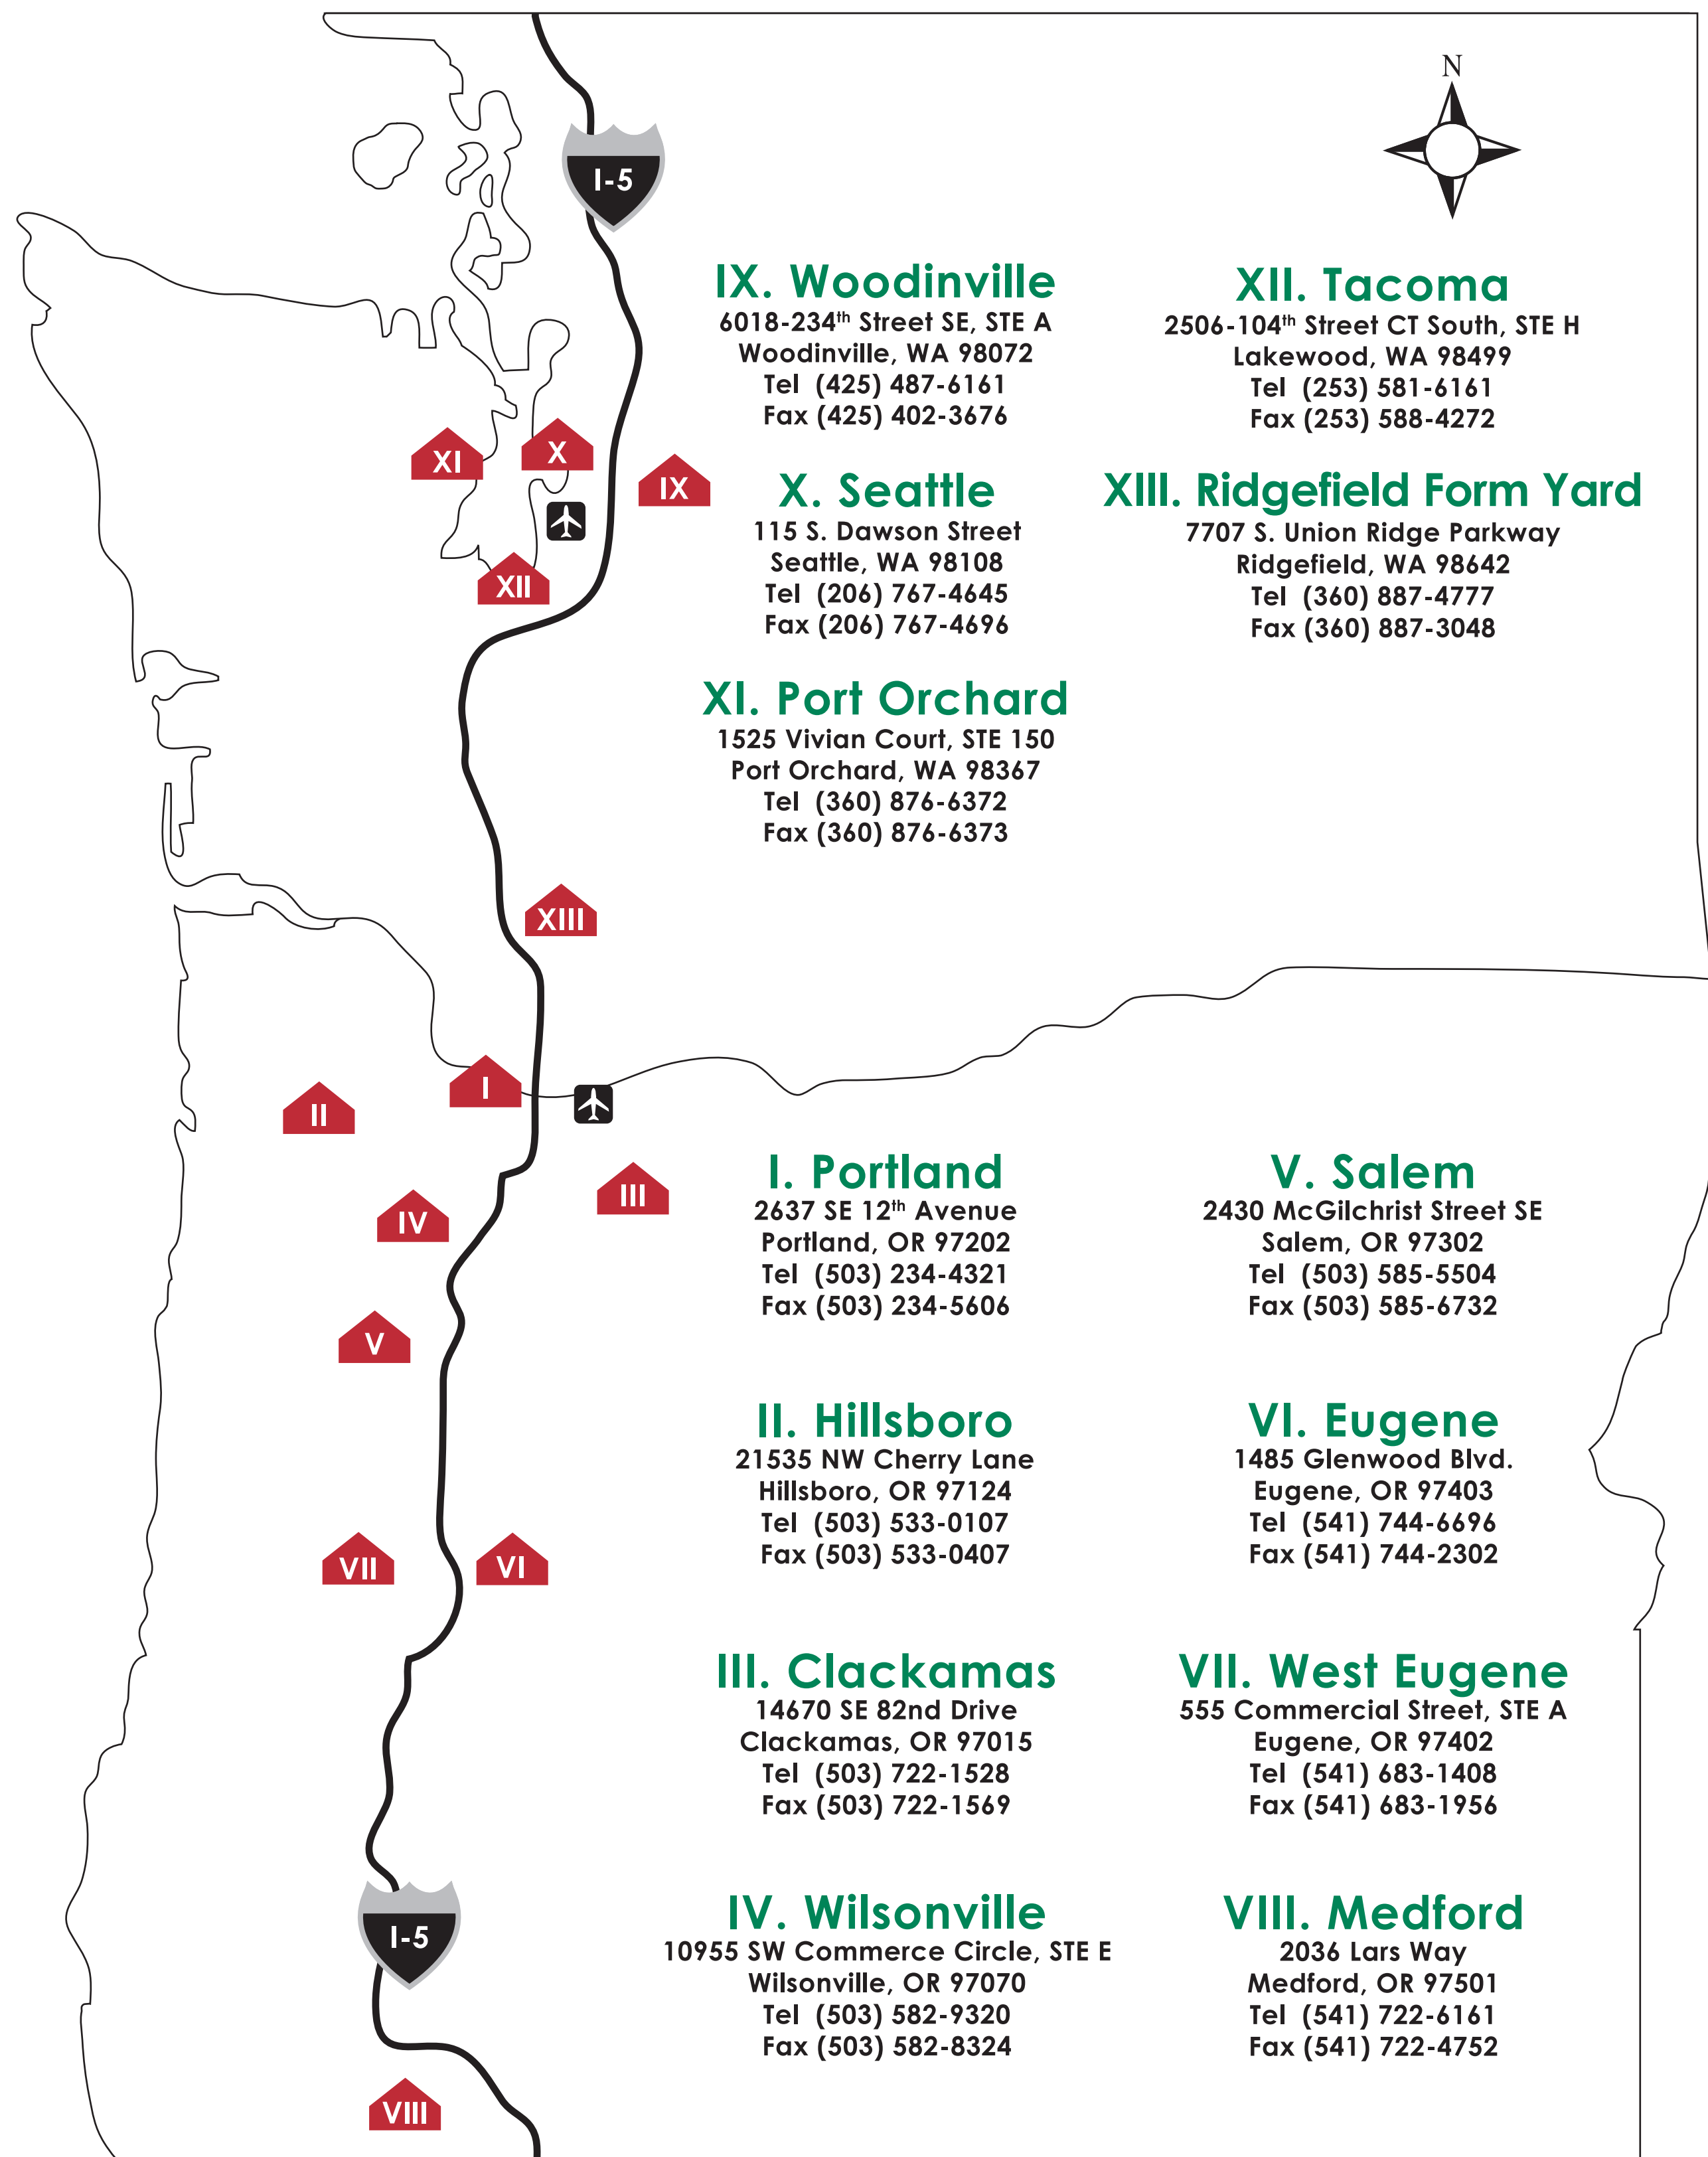

13 Convenient Locations in Oregon & Washington

For all your concrete and masonry supplies

LOCALLY OWNED AND OPERATED FOR OVER 90 YEARS

Oregon (800) 537-3407

Washington (800) 537-6216

Visit us online at www.masco.net