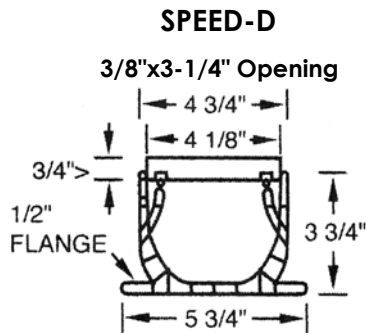

CHANNEL DRAIN

POUR IN PLACE

Plastic Drain

Channel Drains are a economical alternative to precast concrete drains. Light weight and easy to install. UV inhibitors in the grates, channel and component parts prevents fading and cracking from the sun. All plastic grate and channel components are chemically resistant, rust proof and maintenance free. Channel Drains operate on the same principal as a roof gutter. Mini, Spee-D and Micro drains connect like PVC pipe. Pro Series injected Molded Channel have mechanical interlocking joints. The channels easily connect to sewer and drain pipe fittings or SCH 40 pipe and fittings. This system also offers a choice of outlets. Water can be evacuated from the bottom or from the

end of the channel. It eliminates grading a deck surface to a low area. Instead, the deck is gradually sloped in one direction or plane, and the channel drain acts as a perimeter drain to the edge of the slope. Most hardscapes experience more runoff than landscapes due to the lack of water absorption. Channel Drain systems provide more overall open surface area than conventional area grates. Spee-D and Pro Series will handle light automobile traffic at low speeds. Mini and Micro are designed for foot traffic applications only. **For specific load information, contact Masons Supply.**

SPEED-D		
No.	Description	Color
NDS 241	2' Grate	Grey
NDS 243	2' Grate	Black
NDS 400	4' Channel	Grey
NDS 401	10' Channel	Grey
ACCESSORIES		
NDS 246	End Outlet w/2" Schedule 40 SPT	Grey
NDS 249	End Outlet w/3" & 4" Offset (Connects to 3" S&D Pipe, 4"S&D Fittings)	Grey
NDS 234	2' Channel w/Fabricated 3" & 4" Spigot (Bottom Outlet with Strainer)	Grey
NDS 247	Solid End Cap	Grey
NDS 248	Coupler	Grey
NDS 2381	90° Elbow Channel	w/Grey Grate
NDS 2301	45° Elbow Channel	w/Grey Grate
NDS 2371	Tee Channel	w/Grey Grate