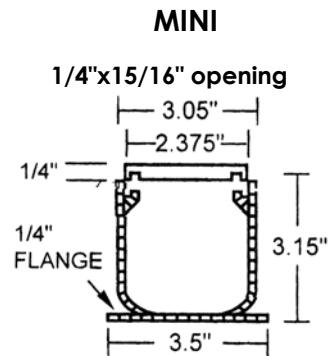

end of the channel. It eliminates grading a deck surface to a low area. Instead, the deck is gradually sloped in one direction or plane, and the channel drain acts as a perimeter drain to the edge of the slope. Most hardscapes experience more runoff than landscapes due to the lack of water absorption. Channel Drain systems provide more overall open surface area than conventional area grates. Spee-D and Pro Series will handle light automobile traffic at low speeds. Mini and Micro are designed for foot traffic applications only. **For specific load information, contact Masons Supply.**

SPEED-D		
No.	Description	Color
NDS 241	2' Grate	Grey
NDS 243	2' Grate	Black
NDS 400	4' Channel	Grey
NDS 401	10' Channel	Grey
ACCESSORIES		
NDS 246	End Outlet w/2" Schedule 40 SPT	Grey
NDS 249	End Outlet w/3" & 4" Offset (Connects to 3" S&D Pipe, 4"S&D Fittings)	Grey
NDS 234	2' Channel w/Fabricated 3" & 4" Spigot (Bottom Outlet with Strainer)	Grey
NDS 247	Solid End Cap	Grey
NDS 248	Coupler	Grey
NDS 2381	90° Elbow Channel	w/Grey Grate
NDS 2301	45° Elbow Channel	w/Grey Grate
NDS 2371	Tee Channel	w/Grey Grate