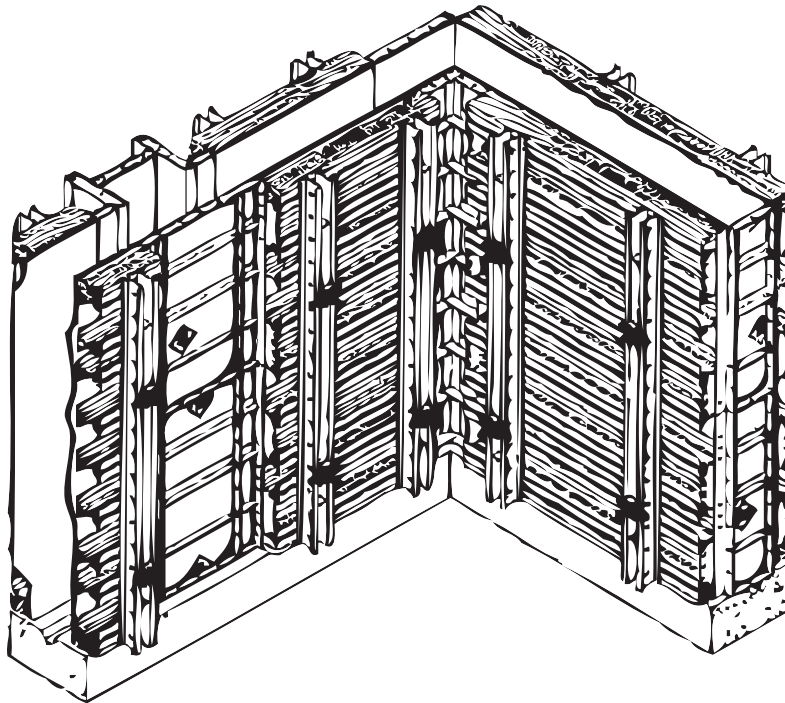

Our forming department can also manufacture custom tailored forms and accessories to fit any job or requirements. With two full service distribution

centers making it possible to pre-assemble forming systems for delivery anywhere in North America, Canada, Alaska, Mexico and the Pacific Rim.

Masons provides products to contain and enhance the designed properties of liquid concrete while it hardens. We also provide products and technical service for the repair, restoration and protection of existing concrete with the most efficient economical and technologically advanced products and services available.

In the 2000's Masons has become the premier specialty company for concrete and masonry product in the Northwest. Our only business is servicing professional contractors on all commercial, industrial and infrastructure projects.

Masons Supply Company, a locally owned and operated business is growing with the Northwest to better serve our customers. We're proud of our history and our reputation for excellence.

**EXPERTISE • PROBLEM SOLVING
MULTIPLE LOCATIONS • FAST DELIVERY**

MASONS SUPPLY COMPANY

Oregon (800) 537-3407 ♦ Washington (800) 537-6216

Clackamas | Eugene | West Eugene | Hillsboro | Medford | Portland | Salem | Ridgefield | Seattle | Tacoma | Woodinville

5