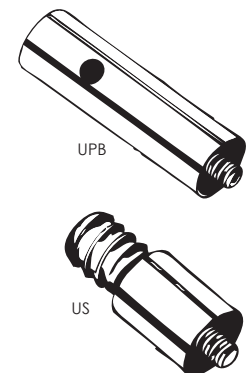

ADAPTORS

CLEVIS STARTER

These starters will adapt any fresno, walking tool and broom to 1 $\frac{3}{8}$ " push button snap or 1 $\frac{1}{4}$ " screw extension handle.

No.	Description	Wt (lbs)
TTA SC	Snap to Clevis	1.00
TTA TC	Threaded to Clevis	1.50

SEE BRACKETS ON PAGE 16 FOR COMPLETE SETUPS.

FRESNO

Lets you use either 1 $\frac{3}{8}$ " or 1 $\frac{1}{4}$ " handles on your fresno trowels, brooms, or walking tools.

No.	Description	Wt (lbs)
TTA TL	1 $\frac{1}{4}$ " Screw Extension	0.52
TTA SCL	1 $\frac{1}{4}$ " Snap Handle	1.00
TTA MR	1 $\frac{3}{8}$ " Snap Handle	1.00

UNIDAPT

To be used with 1 $\frac{3}{8}$ " push button snap and 1 $\frac{1}{4}$ " screw extension handles.

No.	Description	Wt (lbs)
TTA UPB	Adapts to 1 $\frac{3}{8}$ " push button snap handles	1.00
TTA UBL	Adapts to 1 $\frac{1}{4}$ " push button snap handles	1.00
TTA US	Adapts to 1 $\frac{1}{4}$ " threaded extension handles	1.00

SEE UNIDAPT BRACKETS ON PAGE 18 FOR COMPLETE SET UPS.

WEIGHTS FOR FRESNO

Fits snugly over the 1/2" bar on your fresno or blue glider. These weights help achieve the right tension.

No.	Description	Wt (lbs)
TTW W	Pair 5 lbs. each	10.0