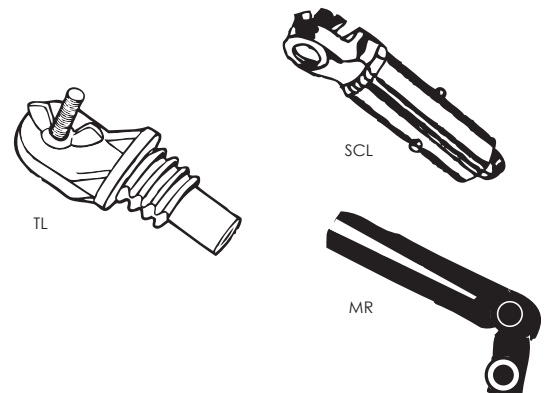

ADAPTORS

CLEVIS STARTER

These starters will adapt any fresno, walking tool and broom to 1 $\frac{3}{8}$ " push button snap or 1 $\frac{1}{4}$ " screw extension handle.

No.	Description	Wt (lbs)
TTA SC	Snap to Clevis	1.00
TTA TC	Threaded to Clevis	1.50

SEE BRACKETS ON PAGE 16 FOR COMPLETE SETUPS.

FRESNO

Lets you use either 1 $\frac{3}{8}$ " or 1 $\frac{1}{4}$ " handles on your fresno trowels, brooms, or walking tools.

No.	Description	Wt (lbs)
TTA TL	1 $\frac{1}{4}$ " Screw Extension	0.52
TTA SCL	1 $\frac{1}{4}$ " Snap Handle	1.00
TTA MR	1 $\frac{3}{8}$ " Snap Handle	1.00

UNIDAPT

To be used with 1 $\frac{3}{8}$ " push button snap and 1 $\frac{1}{4}$ " screw extension handles.

No.	Description	Wt (lbs)
TTA UPB	Adapts to 1 $\frac{3}{8}$ " push button snap handles	1.00
TTA UBL	Adapts to 1 $\frac{1}{4}$ " push button snap handles	1.00
TTA US	Adapts to 1 $\frac{1}{4}$ " threaded extension handles	1.00

SEE UNIDAPT BRACKETS ON PAGE 18 FOR COMPLETE SET UPS.

WEIGHTS FOR FRESNO

Fits snugly over the 1/2" bar on your fresno or blue glider. These weights help achieve the right tension.

No.	Description	Wt (lbs)
TTW W	Pair 5 lbs. each	10.0