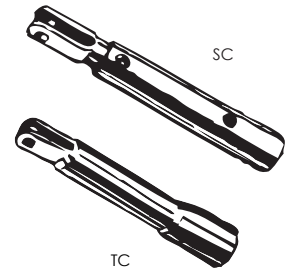

ADAPTORS

CLEVIS STARTER

These starters will adapt any fresno, walking tool and broom to 1 $\frac{3}{8}$ " push button snap or 1 $\frac{1}{4}$ " screw extension handle.

No.	Description	Wt (lbs)
TTA SC	Snap to Clevis	1.00
TTA TC	Threaded to Clevis	1.50

SEE BRACKETS ON PAGE 16 FOR COMPLETE SETUPS.

FRESNO

Lets you use either 1 $\frac{3}{8}$ " or 1 $\frac{1}{4}$ " handles on your fresno trowels, brooms, or walking tools.

No.	Description	Wt (lbs)
TTA TL	1 $\frac{1}{4}$ " Screw Extension	0.52
TTA SCL	1 $\frac{1}{4}$ " Snap Handle	1.00
TTA MR	1 $\frac{3}{8}$ " Snap Handle	1.00

UNIDAPT

To be used with 1 $\frac{3}{8}$ " push button snap and 1 $\frac{1}{4}$ " screw extension handles.

No.	Description	Wt (lbs)
TTA UPB	Adapts to 1 $\frac{3}{8}$ " push button snap handles	1.00
TTA UBL	Adapts to 1 $\frac{1}{4}$ " push button snap handles	1.00
TTA US	Adapts to 1 $\frac{1}{4}$ " threaded extension handles	1.00

SEE UNIDAPT BRACKETS ON PAGE 18 FOR COMPLETE SET UPS.

WEIGHTS FOR FRESNO

Fits snugly over the 1/2" bar on your fresno or blue glider. These weights help achieve the right tension.

No.	Description	Wt (lbs)
TTW W	Pair 5 lbs. each	10.0