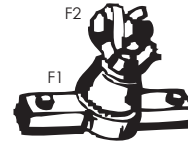

## EDGER / GROOVER

This adapter converts any hand edger or groover into a single action walking tool.

No.	Wt (lbs)
TTA CC495	1.20

## FRESNO

For use on long handle fresno trowels.

No.	Description	Wt (lbs)
TTB F1	All Angle Base	0.50
TTB F2	All Angle Top	0.50

## FRESNO OR BROOM

Attach to a fresno or broom to lock the handle at the best angle for use with threaded handles.

No.	Description	Wt (lbs)
TTB FB	Threaded Extension Bracket	1.40
TGB GA	Single Action	1.20
TBR CFB	Single Action	0.40
TGB GS	Swivel Action	0.50