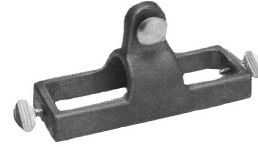

# BRACKETS

## EDGER / GROOVER

This adapter converts any hand edger or groover into a single action walking tool.

No.	Wt (lbs)
TTA CC495	1.20

## FRESNO

For use on long handle fresno trowels.

No.	Description	Wt (lbs)
TTB F1	All Angle Base	0.50
TTB F2	All Angle Top	0.50

## FRESNO OR BROOM

Attach to a fresno or broom to lock the handle at the best angle for use with threaded handles.

No.	Description	Wt (lbs)
TTB FB	Threaded Extension Bracket	1.40
TGB GA	Single Action	1.20
TBR CFB	Single Action	0.40
TGB GS	Swivel Action	0.50