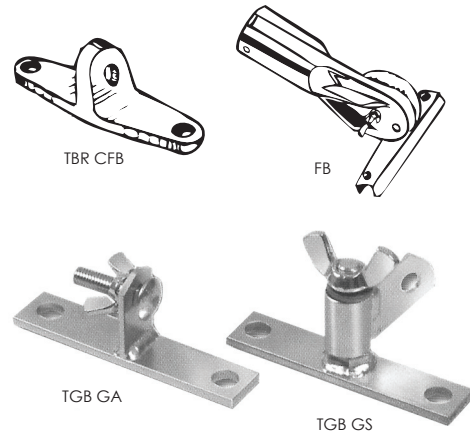

## EDGER / GROOVER

This adapter converts any hand edger or groover into a single action walking tool.

No.	Wt (lbs)
TTA CC495	1.20

## FRESNO

For use on long handle fresno trowels.

No.	Description	Wt (lbs)
TTB F1	All Angle Base	0.50
TTB F2	All Angle Top	0.50

## FRESNO OR BROOM

Attach to a fresno or broom to lock the handle at the best angle for use with threaded handles.

No.	Description	Wt (lbs)
TTB FB	Threaded Extension Bracket	1.40
TGB GA	Single Action	1.20
TBR CFB	Single Action	0.40
TGB GS	Swivel Action	0.50

## TROWEL

When used with a clevis adapter or clevis handle this device turns a normal finishing trowel into a small fresno.

No.	Description	Wt (lbs)
TTB TA	Single Action	0.40
TTB TS	Swivel	0.40

SEE ADAPTORS ON PAGES 10 & 11 FOR COMPLETE SET UPS.