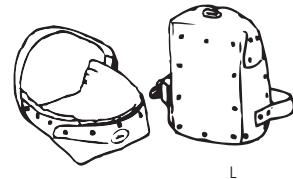

KNEE PADS

FOAM RUBBER

Full contoured cushion for maximum comfort. Foam rubber distributes weight evenly and avoids point pressure. Available with buckles or velcro straps.

No.	Description	Wt (lbs)
TKP F	Velcro or Buckle	2.00
TKP KN1	All rubber button down	1.50

LEATHER

Hard wearing, long lasting, but pliable and comfortable. Flexible and bends with the knee.

No.	Description	Wt (lbs)
TKP LF	Flat Leather with Felt Padding-Buckle	1.30
TKP LV	Suede with Rubber & Nylon Padding - Velcro	0.71
TKP L	Leather with Felt Padding-Buckle	1.30

PLASTIC CUP

Foam padded knee pad with velcro straps and either hard or soft cup to protect the knee.

No.	Description	Wt (lbs)
TKP P	Short Hard Plastic Cup - Velcro	0.63
TKP NL	Long Soft Neoprene Cup - Velcro or Buckle	0.84
TKP PL	Long Hard Plastic Cup - Velcro	0.80
TKP NLS	Long Soft Neoprene Cup - Snap Closure	0.86
TKP KN3	All rubber hard cap button down	1.50

KNEE PAD STRAPS

Gum rubber for extreme comfort. Adjusts to fit most leg sizes.

No.	Description	Wt (lbs)
TKP KS	4 each for KN1, KN3	0.20