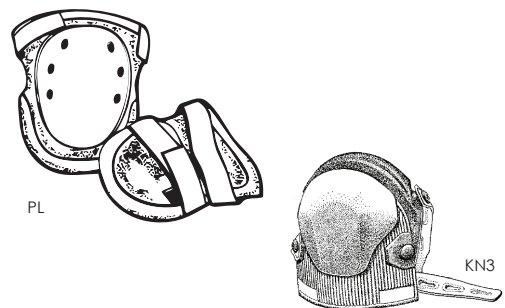

KNEE PADS

FOAM RUBBER

Full contoured cushion for maximum comfort. Foam rubber distributes weight evenly and avoids point pressure. Available with buckles or velcro straps.

No.	Description	Wt (lbs)
TKP F	Velcro or Buckle	2.00
TKP KN1	All rubber button down	1.50

LEATHER

Hard wearing, long lasting, but pliable and comfortable. Flexible and bends with the knee.

No.	Description	Wt (lbs)
TKP LF	Flat Leather with Felt Padding-Buckle	1.30
TKP LV	Suede with Rubber & Nylon Padding - Velcro	0.71
TKP L	Leather with Felt Padding-Buckle	1.30

PLASTIC CUP

Foam padded knee pad with velcro straps and either hard or soft cup to protect the knee.

No.	Description	Wt (lbs)
TKP P	Short Hard Plastic Cup - Velcro	0.63
TKP NL	Long Soft Neoprene Cup - Velcro or Buckle	0.84
TKP PL	Long Hard Plastic Cup - Velcro	0.80
TKP NLS	Long Soft Neoprene Cup - Snap Closure	0.86
TKP KN3	All rubber hard cap button down	1.50

KNEE PAD STRAPS

Gum rubber for extreme comfort. Adjusts to fit most leg sizes.

No.	Description	Wt (lbs)
TKP KS	4 each for KN1, KN3	0.20