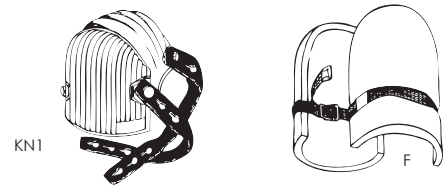

KNEE PADS

FOAM RUBBER

Full contoured cushion for maximum comfort. Foam rubber distributes weight evenly and avoids point pressure. Available with buckles or velcro straps.

No.	Description	Wt (lbs)
TKP F	Velcro or Buckle	2.00
TKP KN1	All rubber button down	1.50

LEATHER

Hard wearing, long lasting, but pliable and comfortable. Flexible and bends with the knee.

No.	Description	Wt (lbs)
TKP LF	Flat Leather with Felt Padding-Buckle	1.30
TKP LV	Suede with Rubber & Nylon Padding - Velcro	0.71
TKP L	Leather with Felt Padding-Buckle	1.30

PLASTIC CUP

Foam padded knee pad with velcro straps and either hard or soft cup to protect the knee.

No.	Description	Wt (lbs)
TKP P	Short Hard Plastic Cup - Velcro	0.63
TKP NL	Long Soft Neoprene Cup - Velcro or Buckle	0.84
TKP PL	Long Hard Plastic Cup - Velcro	0.80
TKP NLS	Long Soft Neoprene Cup - Snap Closure	0.86
TKP KN3	All rubber hard cap button down	1.50

KNEE PAD STRAPS

Gum rubber for extreme comfort. Adjusts to fit most leg sizes.

No.	Description	Wt (lbs)
TKP KS	4 each for KN1, KN3	0.20