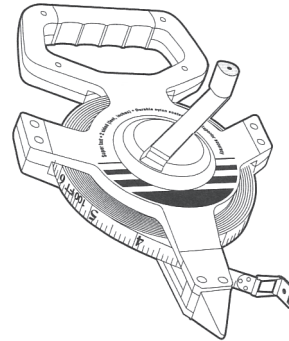

MEASURING TAPE

MEASURING

25' hard durable plastic with bright neon coloring. Features a high visibility yellow blade for easy reading. Graduated in 1/16" markings, with stud marking every 16".

No.	Size	Wt (lbs)
TME T25	25'	0.92

STEEL-BLADED

Printed on both sides with large, graduated numbers for easy reading. The blades end with a double hook that lets you lock down either side of the blade. 3 x 1 fast rewind!

No.	Size	Wt (lbs)
TME T100	100'	1.20