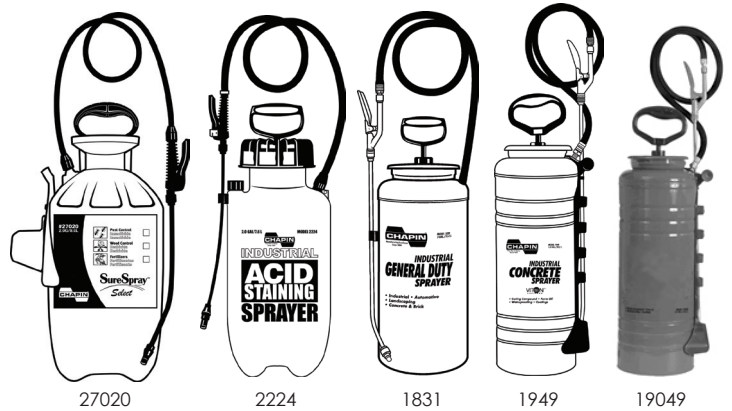

SPRAYERS

HAND SPRAYERS

Plastic hand sprayers are ideal for use in heavy duty applications and with materials that are corrosive to galvanized metal or stainless steel sprayers.

No.	Size	Wt (lbs)
TCP 2209	3 Gallon, Deluxe	7.00
TCP 1046	48 Fl. Oz.	0.90
TCP 27020	2 Gallon, Economy	3.50
TCP 2224	2 Gallon, Deluxe Acid	5.00

Epoxy coated hand sprayers are Tri-Poxy coated inside and epoxy coated outside. Recommended for curing and sealing compounds and form releases.

No.	Description	Wt (lbs)
TCP 1831	3 Gallons Standard	10.00
TCP 19049	3.5 Gallons High Chemical	11.75
TCP 1949	3.5 Gallons Deluxe	12.00