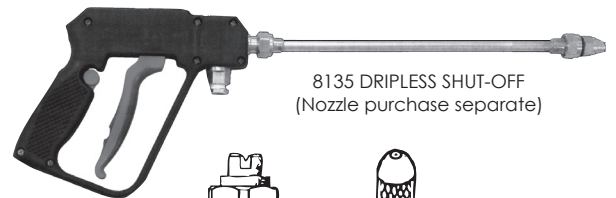

No.	Description	Wt (lbs)
Repair Kits		
TCP 4627	1831,1949 Repair Kits (Viton)	0.08
TCP 5368	2209 Repair Kits (Viton)	0.50
TCP 6-5378	Kit (seals & gaskets) that fit 19049 & 1949	0.78
Nozzles		
TCP 5943	Fan Tip 1 gal/min (9510E) Heavy Viscous Liquids	0.25
TCP 5797	Fan Tip .5 gal/min (9505E) General Purpose	0.25
TCP 5916	Fan Tip .1 gal/min (8001) Light Oil Releases	0.25
TCP 5934	Fan Tip .2 gal/min (8002) Light Oil Releases	0.25
TCP 6000	Adjustable Spray Tip	0.25
Hoses		
TCP 6091	48" Reinforced Industrial Threaded Ends	0.50
TCP 6136	42" Braided Nylon with Clamps	0.75
TCP HOSE	48" Reinforced Industrial Threaded Ends	1.00
Shut Offs		
TCP 8135	19" Extension, Dripleless Shut-Off Upgrade for 1949	2.00
TCP 1866	Zinc Attaches with Clamps	0.10
TCP 6062	Brass Threaded Ends	0.25
Wands		
TCP 7703	24" Brass for Adjustable Spray Tip	0.60
TCP 7704	24" Brass for FanTips	0.80
TCP 7711	18" Brass for Adjustable Spray Tip	0.80
TCP 7712	36" Brass Straight Extension Male End	1.20
Gaskets		
TCP 2531	Small Gasket for Brass Pump Barrel (Viton)	0.06
TCP 3659	Large Gasket Rubber for 1831, 1949 Lids (Viton)	1.00
Misc Parts		
TCP 4645	Pressure Relief Valve for 2209	0.25
TCP 7019	Pump Barrel for 1831	1.00
TCP 7020	Pump Barrel for 1949	1.00
TCP 5580	D-Handle	1.00
TCP 2931	Pump Spring for Shaft	0.10
TCP 3322	Lock Nut for Lid	0.20

1046

2209

27020

2224

1831

1949

19049

8135 DRIPLESS SHUT-OFF
(Nozzle purchase separate)